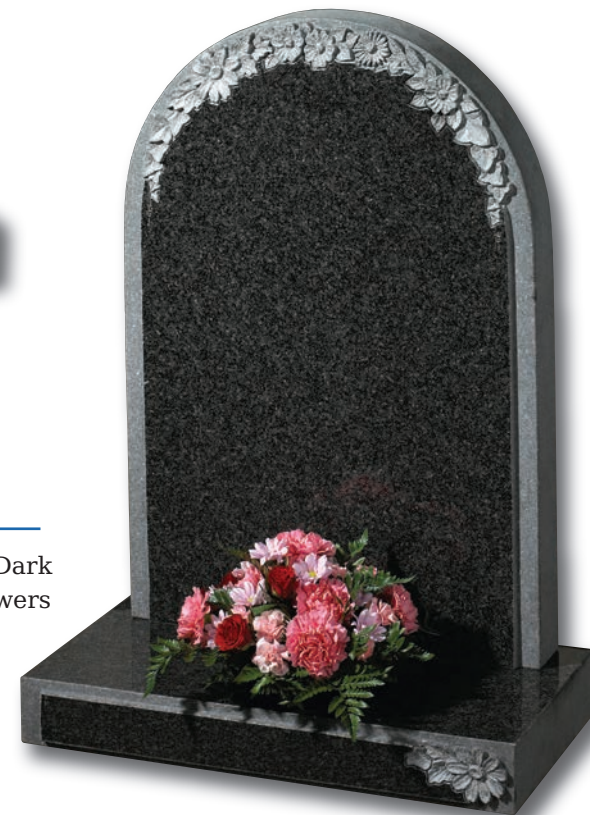

A norman round shaped stone with decorative, silver Celtic lettering on a part polished South African Dark Grey granite

Ferriby

Part polished South African Dark Grey granite with carved flowers to headstone and base