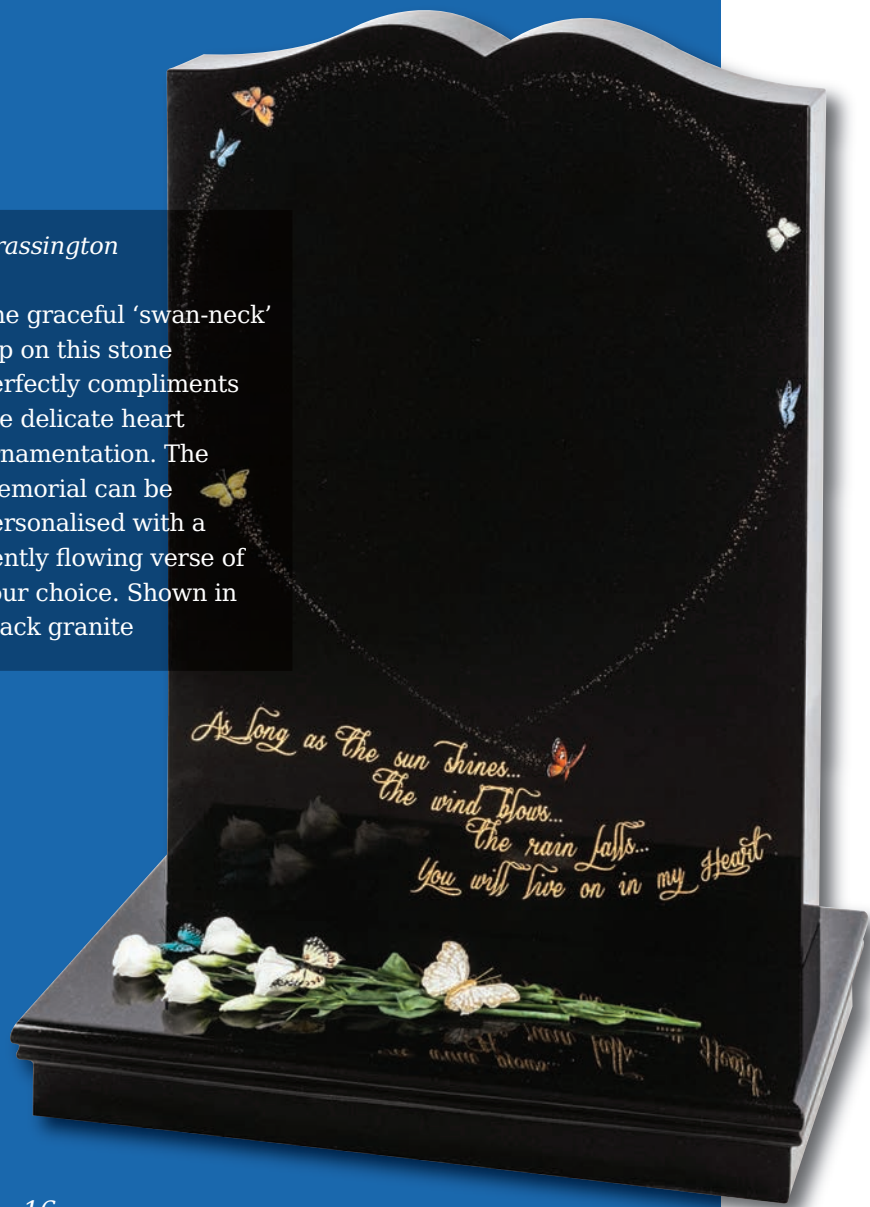

Lawn Memorials

Grassington

The graceful 'swan-neck' top on this stone perfectly compliments the delicate heart ornamentation. The memorial can be personalised with a gently flowing verse of your choice. Shown in Black granite

Tunstall

Tranquil waterlily design shown in Black granite