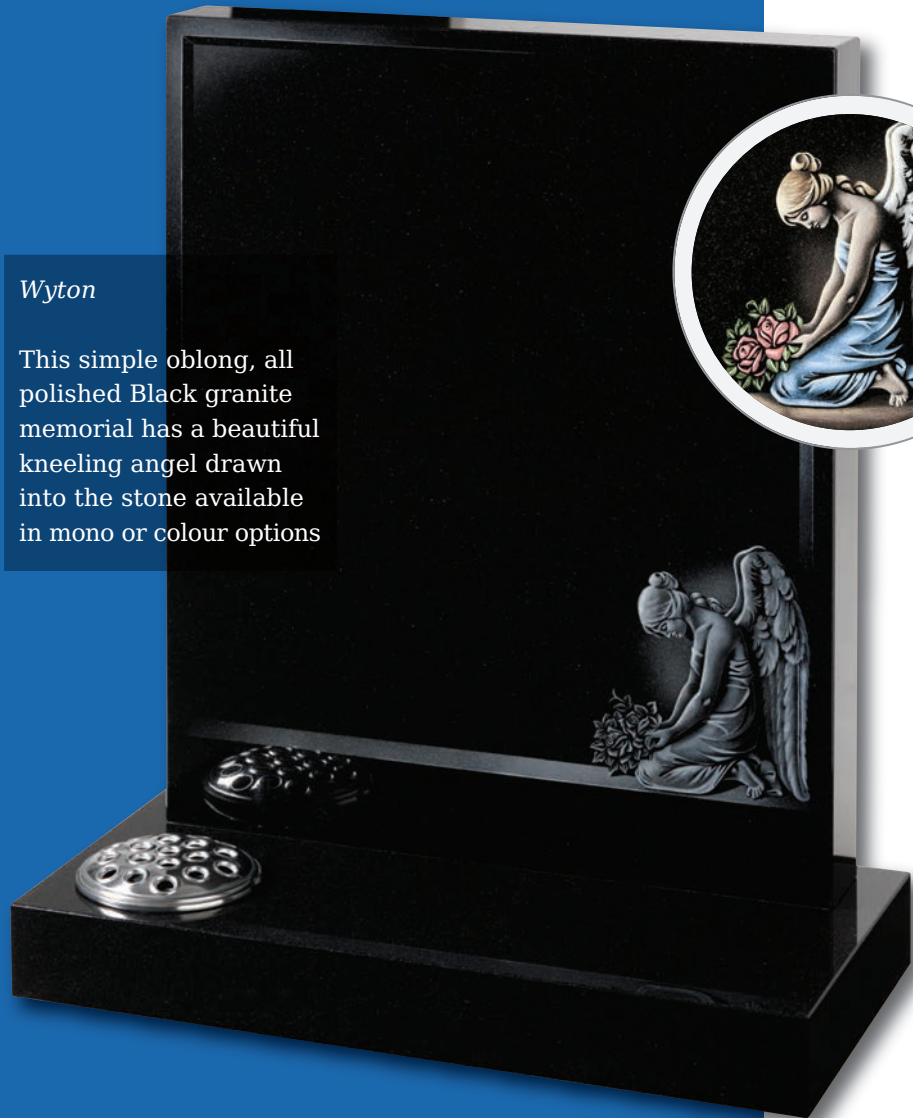

Lawn Memorials

Wyton

This simple oblong, all polished Black granite memorial has a beautiful kneeling angel drawn into the stone available in mono or colour options