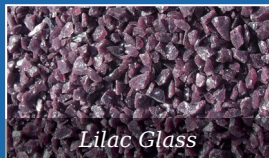

Shown below are a selection of recycled glass and natural stone chippings perfect for complimenting any kerb set

Cobalt Blue Glass

Green Glass

Turquoise Glass

Ice White Glass

Lilac Glass

White Quartz

Polished Pebbles