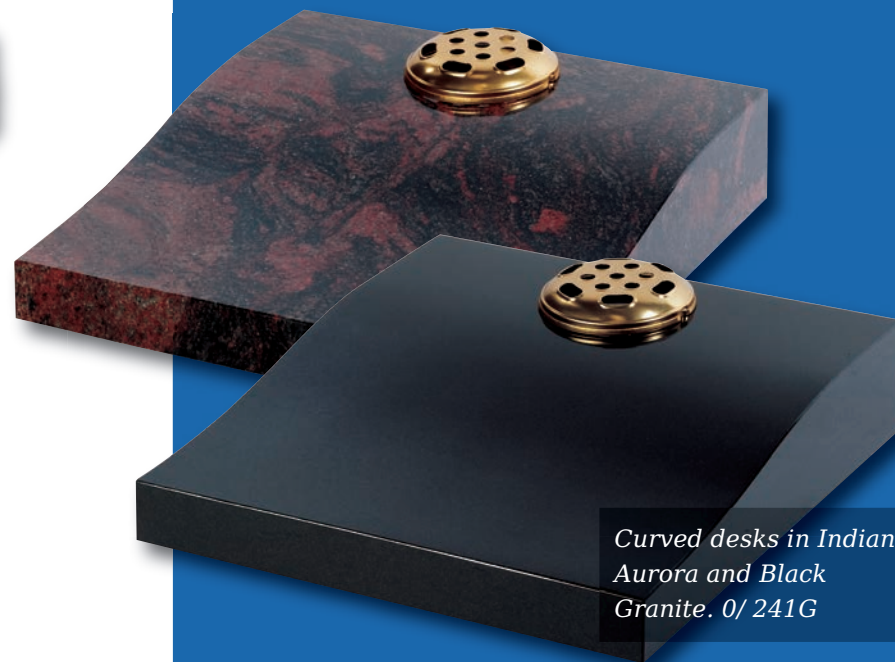

*Curved desks in Indian  
Aurora and Black  
Granite. 0/ 241G*