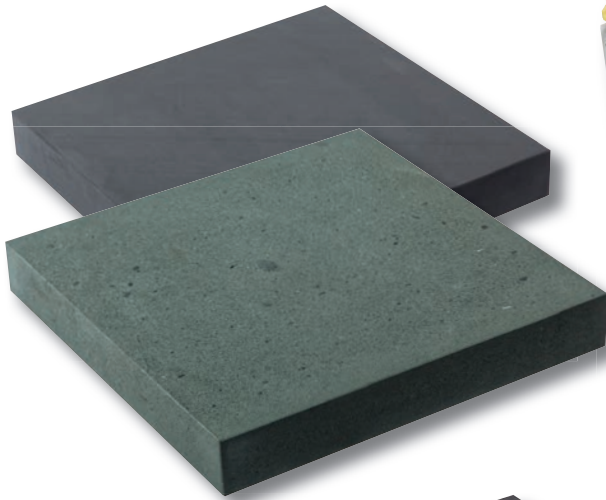

*Shaped Marble desk with carved
flower and butterfly design 0251/G*