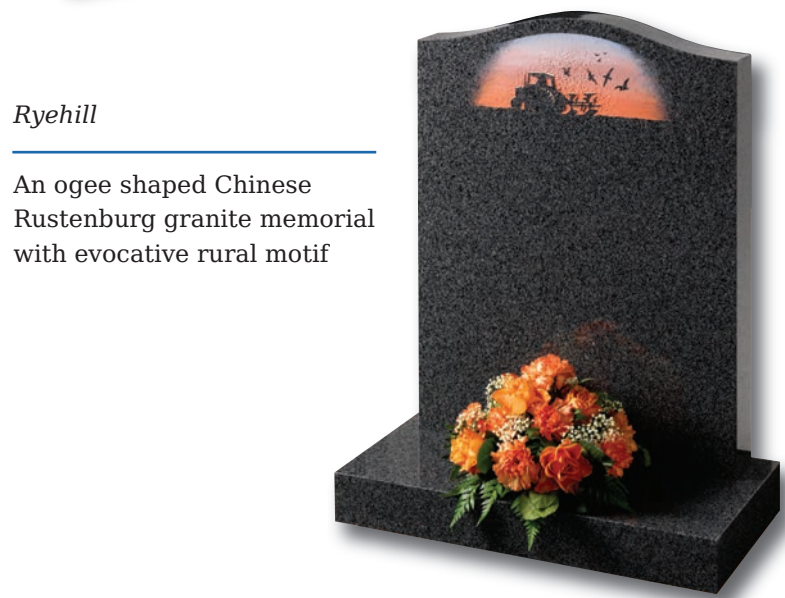

Ryehill
An ogee shaped Chinese
Rustenburg granite memorial
with evocative rural motif