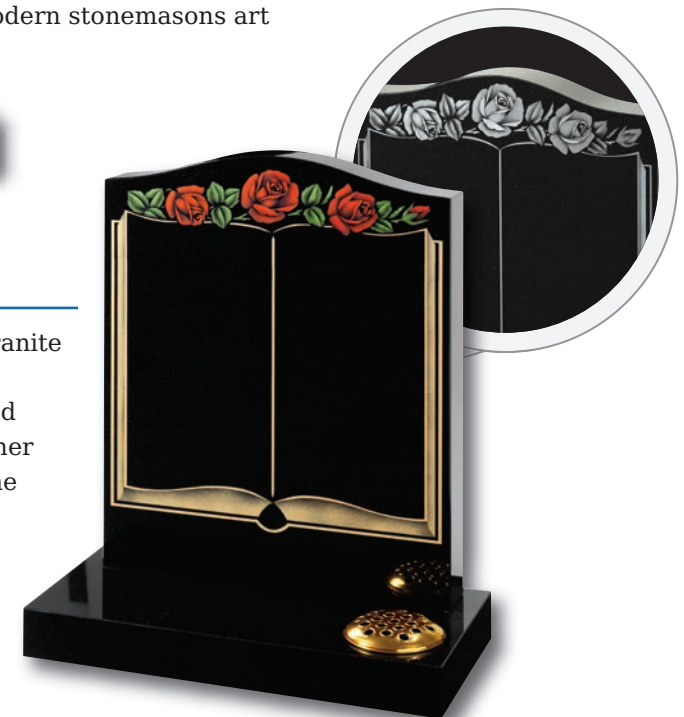

Pickering

An all polished Black granite memorial with ogee top decorated with roses and open book available either coloured or monochrome