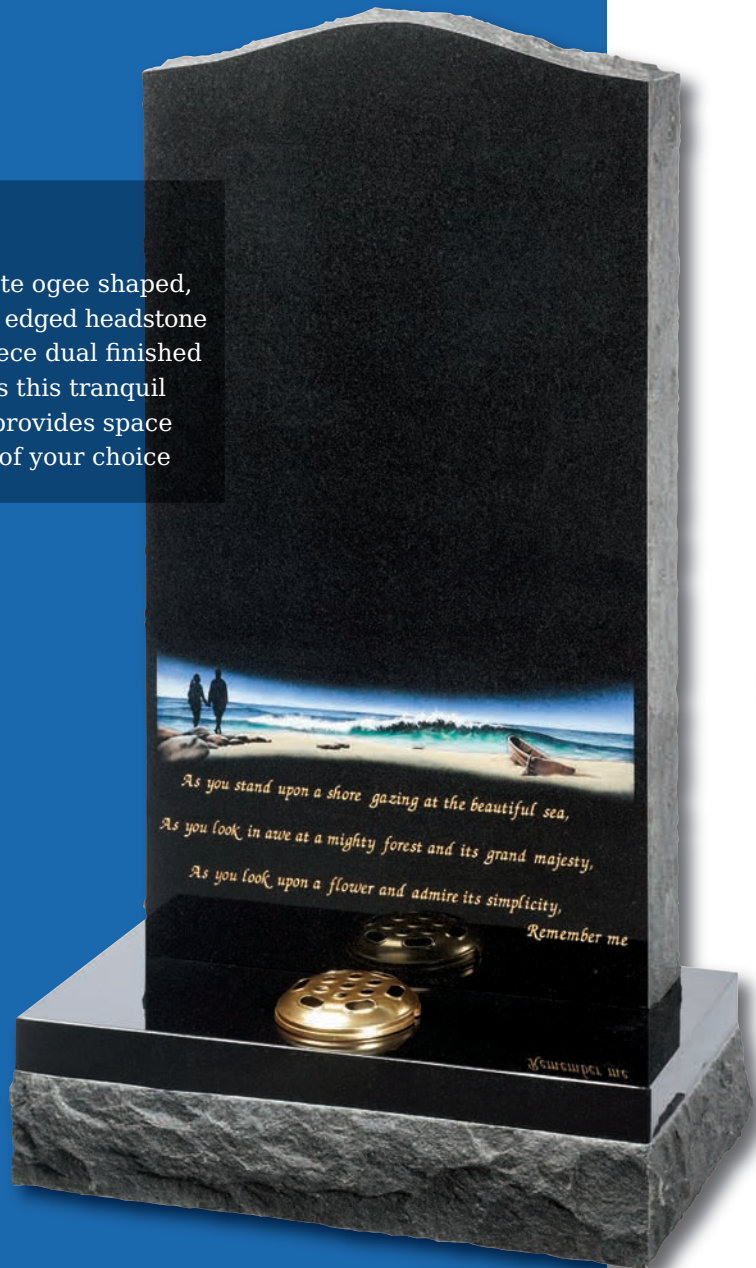

Tall Lawn Memorials

Kinghorn

Black granite ogee shaped, large rustic edged headstone on a one-piece dual finished base frames this tranquil scene and provides space for a verse of your choice